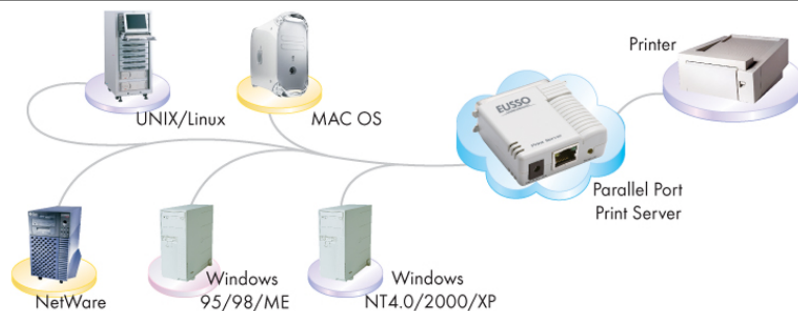

SPECIFICATIONS

System Specifications	
Host Interface	1 x Bi-directional Parallel Port (DB-36-pin Male) 1 X RJ-45 10/100M LAN Port
Network Protocol	TCP/IP, IPX, NetBEUI, AppleTalk, LPR, SMB over TCP/IP
Operating System	Windows 2000 / XP / 2003 / NT4.0 / Me / 98SE / 98 / 95 Mac OS8.1 or higher, UNIX/Linux, Netware 3.x/4.x/5.x (Bindery/NDS)
Management	Windows setup program (PSAdmin) Web browser management Telnet configuration HP Web JetAdmin, HP JetAdmin
Printer Support	Laser, Bubble Jet, Ink Jet, Color, parallel Printers
Advanced Feature	DHCP Client Support, Print Job Control & Status Internet Printing Protocol (IPP), E-mail Alert SNMP agent, ECP Parallel port printing mode Firmware Upgrade, Windows Print Monitor Technology
System Memory	1Mbyte Flash / 2Mbytes SDRAM
LED Indicators	Power/ Status: Orange LAN Link: 10Mbps (yellow) / 100Mbps (green)
Power Supply	3.3VDC, 2A Mini-Size Power Adapter
Dimension	56 (L) x 52 (W) x 22 (H) mm
Weight	42 g
EMI Certifications	CE / FCC Class B

Environment

Operating Temperature	0°C to 55°C (32°F to 131°F)
Storage Temperature	-20°C to 70°C (-4°F to 158°F)
Operating Humidity	10% to 95% Non-Condensing
Storage Humidity	0% to 95% Non-Condensing

Application Diagram

Multi-Protocol Network Print Server Application Diagram

This single parallel port print server is attachable to the printer directly. It supports NetBEUI protocol for all Windows operating systems and other protocols for all popular platforms.

ORDERING INFORMATIONS

Model	Description
UPS1211-P	1-Parallel Port Mini-Size 10/100Mbps Print Server

EUSO Technologies, Inc. is a dedicated data communication and networking company. With professional experiences in design, production, marketing and service support, we deliver the full range networking products including Gigabit Ethernet, Fiber Optic, Wireless LAN, Switches, Hubs, LAN cards, PCMCIA adapters, Converter, Transceivers. As well as Internet Telephony Gateway, Print Servers, Internet Sharing Servers and many others.

2006/5/20 ver 1.0