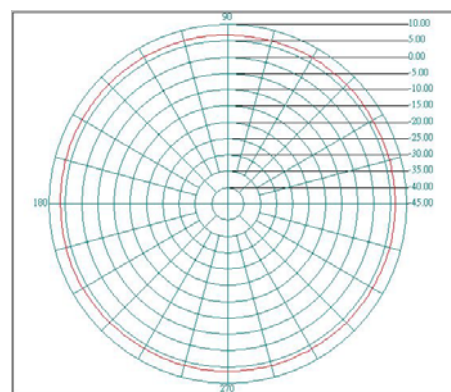

CCS WUGU Antenna Pattern

Center freq.(MHz): 2450

Polarization : H Plane

Max gain(dBi): 6.81

Min gain(dBi): 6.28

Avg gain(dBi): 6.55

EUSSO Technologies, Inc. is a dedicated data communication and networking company. With professional experiences in design, production, marketing and service support, we deliver the full range networking products including Gigabit Ethernet, Fiber Optic, Wireless LAN, Switches, Hubs, LAN cards, PCMCIA adapters, Converter, Transceivers. As well as Internet Telephony Gateway, Print Servers, Internet Sharing Servers and many others.

2006/5/25 ver 1.0